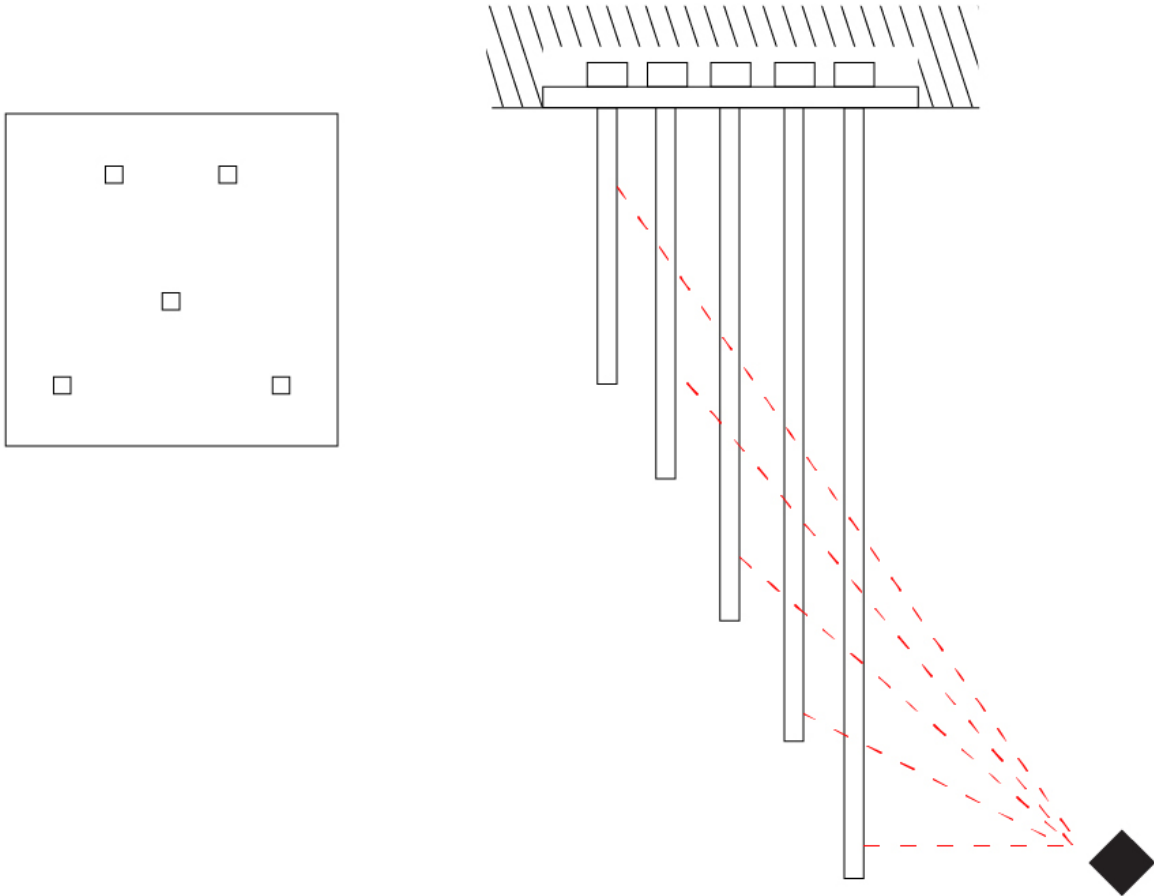

SPILO 5 ROD RECESSED

D46017-

PROJECT
TYPE
SPECIFIER
QUANTITY
DATE

D